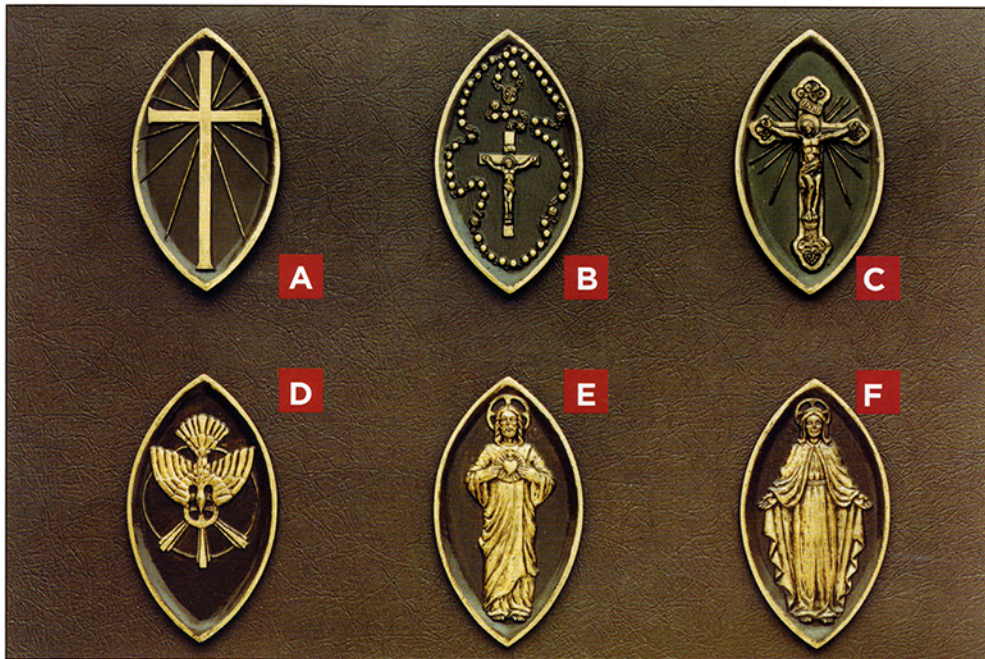

## EDWARDIAN ROSE COMPANION MEMORIAL

The beautiful rose design represents spiritual beauty, and can be further enhanced with specially-designed emblems.

(See emblem panel below.)  
44" x 14"

Catalog #71020243

## SPECIAL EMBLEMS FOR EDWARDIAN ROSE MEMORIAL